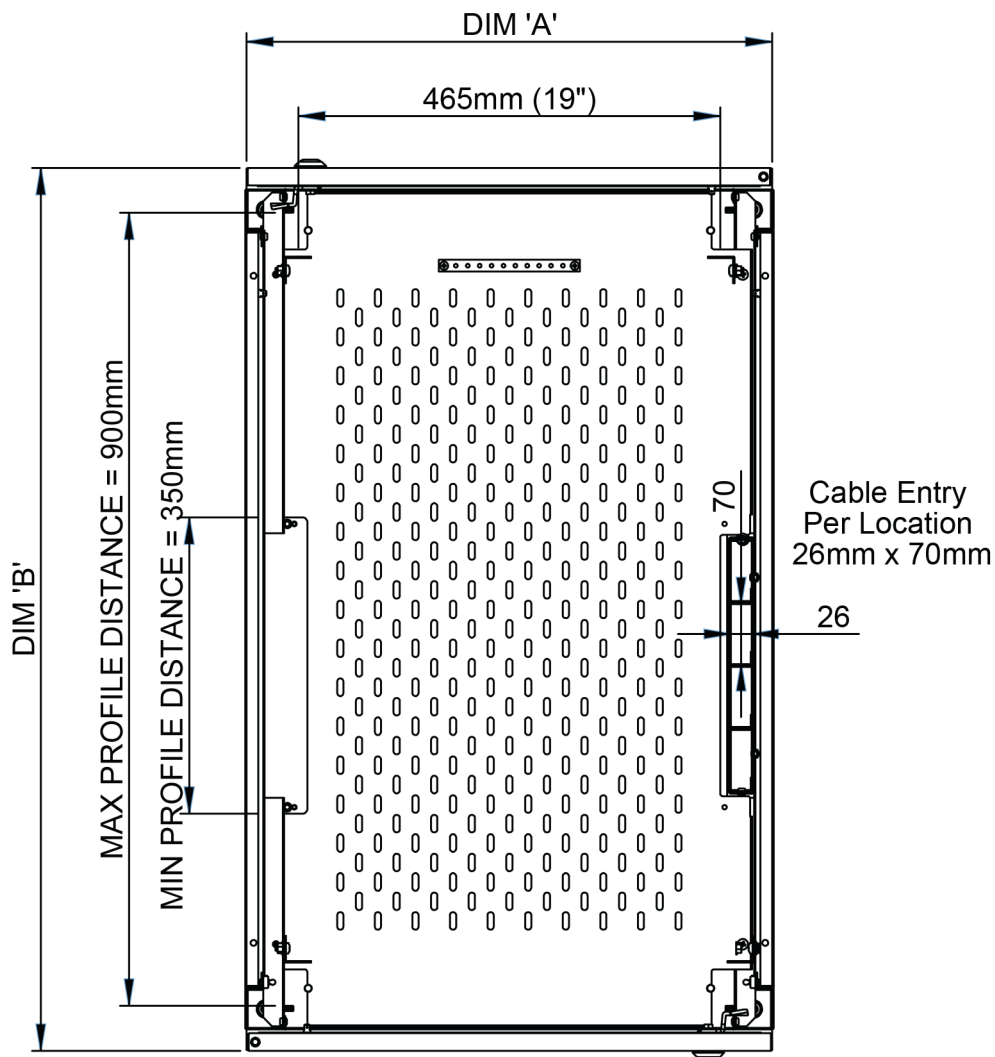

CO-LOCATION SERVER RACK

600W 3 DOOR COLO CABINET

PRODUCT OVERVIEW

Features & Benefits

- 42U or 47U Heights.
- 2 Pairs of fully adjustable 19" mounting profiles in each compartment.
- Front & rear mesh doors 80% open area.
- Each compartment to has its own key number or combination lock.
- Door panels are fully removable.
- Doors can be hinged left or right.
- Side panels removable, with internal latching.
- Cabinets are supplied fully assembled.
- All panels & doors fully earthed.
- 70mm x 26mm cable access hole per Co-Location
- Optional cable trunking can be mounted either side.
- Vented centre partition shelf between compartments.
- 10 Way x 80A earth bar fitted in every compartment.
- Cabinet powder coated black as standard, other colours available on request.

Specifications

DIM 'A'	DIM 'B'	Compartment Size	Height
600mm	600mm	2 x 10U / 1 x 21U	1985 (42U)
600mm	600mm	2 x 11U / 1 x 22U	2207 (47U)
600mm	800mm	2 x 10U / 1 x 21U	1985 (42U)
600mm	800mm	2 x 11U / 1 x 22U	2207 (47U)
600mm	1000mm	2 x 10U / 1 x 21U	1985 (42U)
600mm	1000mm	2 x 11U / 1 x 22U	2207 (47U)
600mm	1200mm	2 x 10U / 1 x 21U	1985 (42U)
600mm	1200mm	2 x 11U / 1 x 22U	2207 (47U)

NOTE: Custom 42U size available with 3 x 14U Compartments.

Ver: EDPCL3D6000723.1